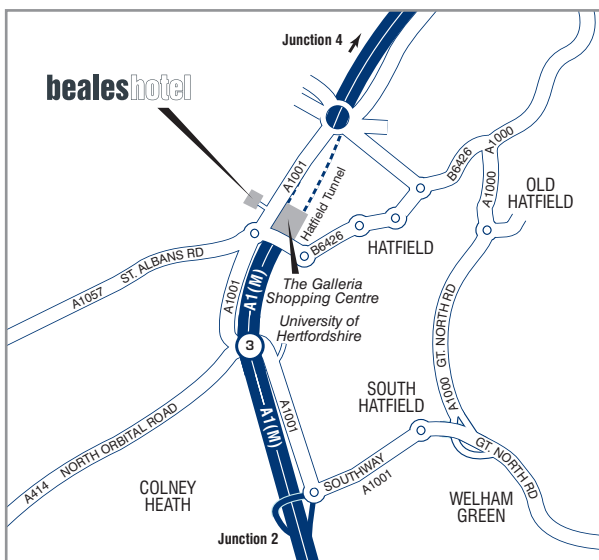

### How to find us:

Ideally situated on the A1(M), close to the M25, Beales Hotel Hatfield is the perfect venue for corporate meetings.

Air conditioned conference rooms and ample parking, coupled with state of the art facilities and stylish accommodation, will all make Beales Hotel Hatfield the first choice for the business community.

# bealeshotel

CONTEMPORARY STYLE, UNIQUE VISION

Beales Hotel, Comet Way, Hatfield, Herts AL10 9NG